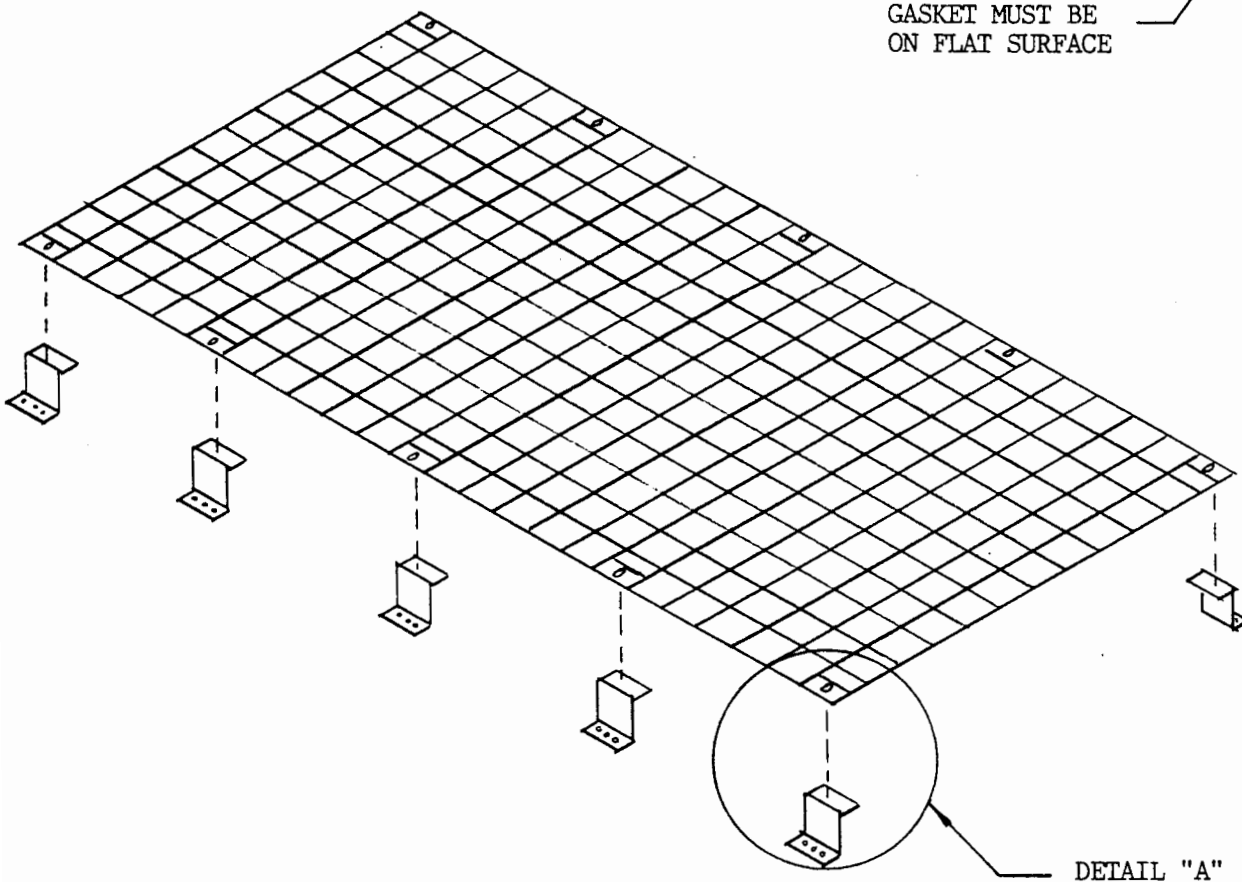

SKYLIGHT SCREEN PROTECTION FOR CORRUGATED ROOF SYSTEMS

- 1) LAY SCREEN OVER SKYLIGHT
- 2) LOCATE VERSA BRACKETS AT SLOT LOCATIONS
- 3) REMOVE SCREEN AND ATTACH VERSA BRACKETS WITH SELF DRILLING SCREWS
- 4) PLACE SCREEN ONTO VERSA BRACKETS AND ATTACH WITH SELF DRILLING SCREWS