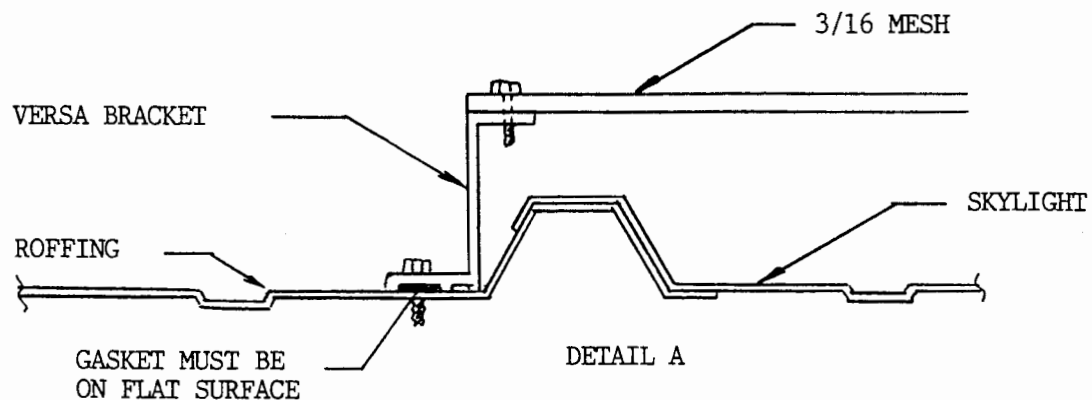

SKYLIGHT SCREEN PROTECTION FOR CORRUGATED ROOF SYSTEMS

- 1) LAY SCREEN OVER SKYLIGHT
- 2) LOCATE VERSA BRACKETS AT SLOT LOCATIONS
- 3) REMOVE SCREEN AND ATTACH VERSA BRACKETS WITH SELF DRILLING SCREWS
- 4) PLACE SCREEN ONTO VERSA BRACKETS AND ATTACH WITH SELF DRILLING SCREWS